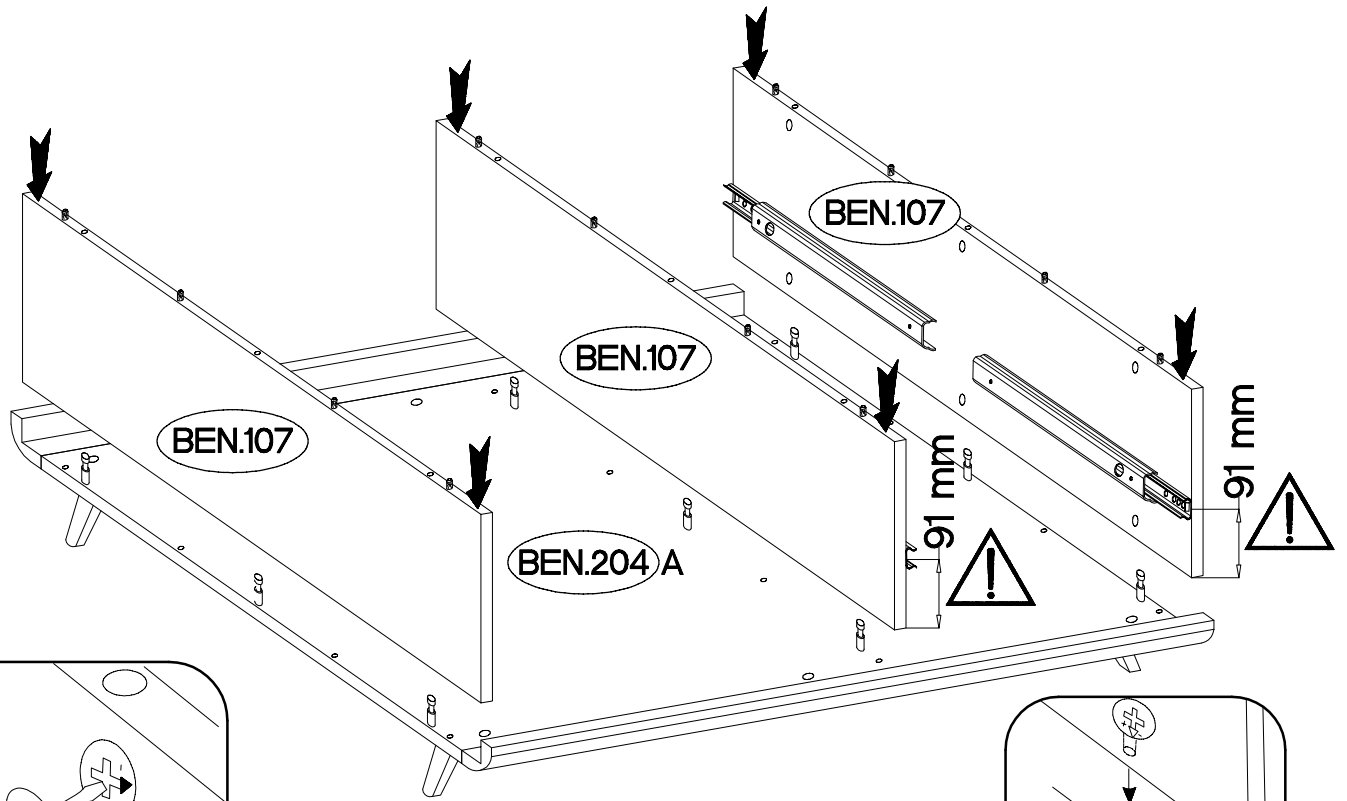

BEN.204 =  max. 10kg

Coli	Ersatzteil Nummer	Dimension
1/1	BEN.204	1000x700x18 x2
	BEN.107	257x763x16 x3
	BEN.610	326x349x2,5 x2
	BEN.713	400x189x16 x2
	BEN.913	1000x50x50 x4
	BEN.910	330x100x12 x2
	BEN.911	330x100x12 x2
	BEN.914	339x100x12 x2

1

2

3

4

#15/12mm  C 12	L=20mm  D2 18	 F13 4	#4.0x16mm  P1 12
---	--	--	---

5

 C 18	 D2 12	 A 24	 M2 8	 I4 2	 A5 8
--------------------	---------------------	--------------------	--------------------	--------------------	--------------------

6

7

8

9

10

M4x22mm  U 4	L=32mm  S11 2	M4x9mm  U1 4
---	--	---