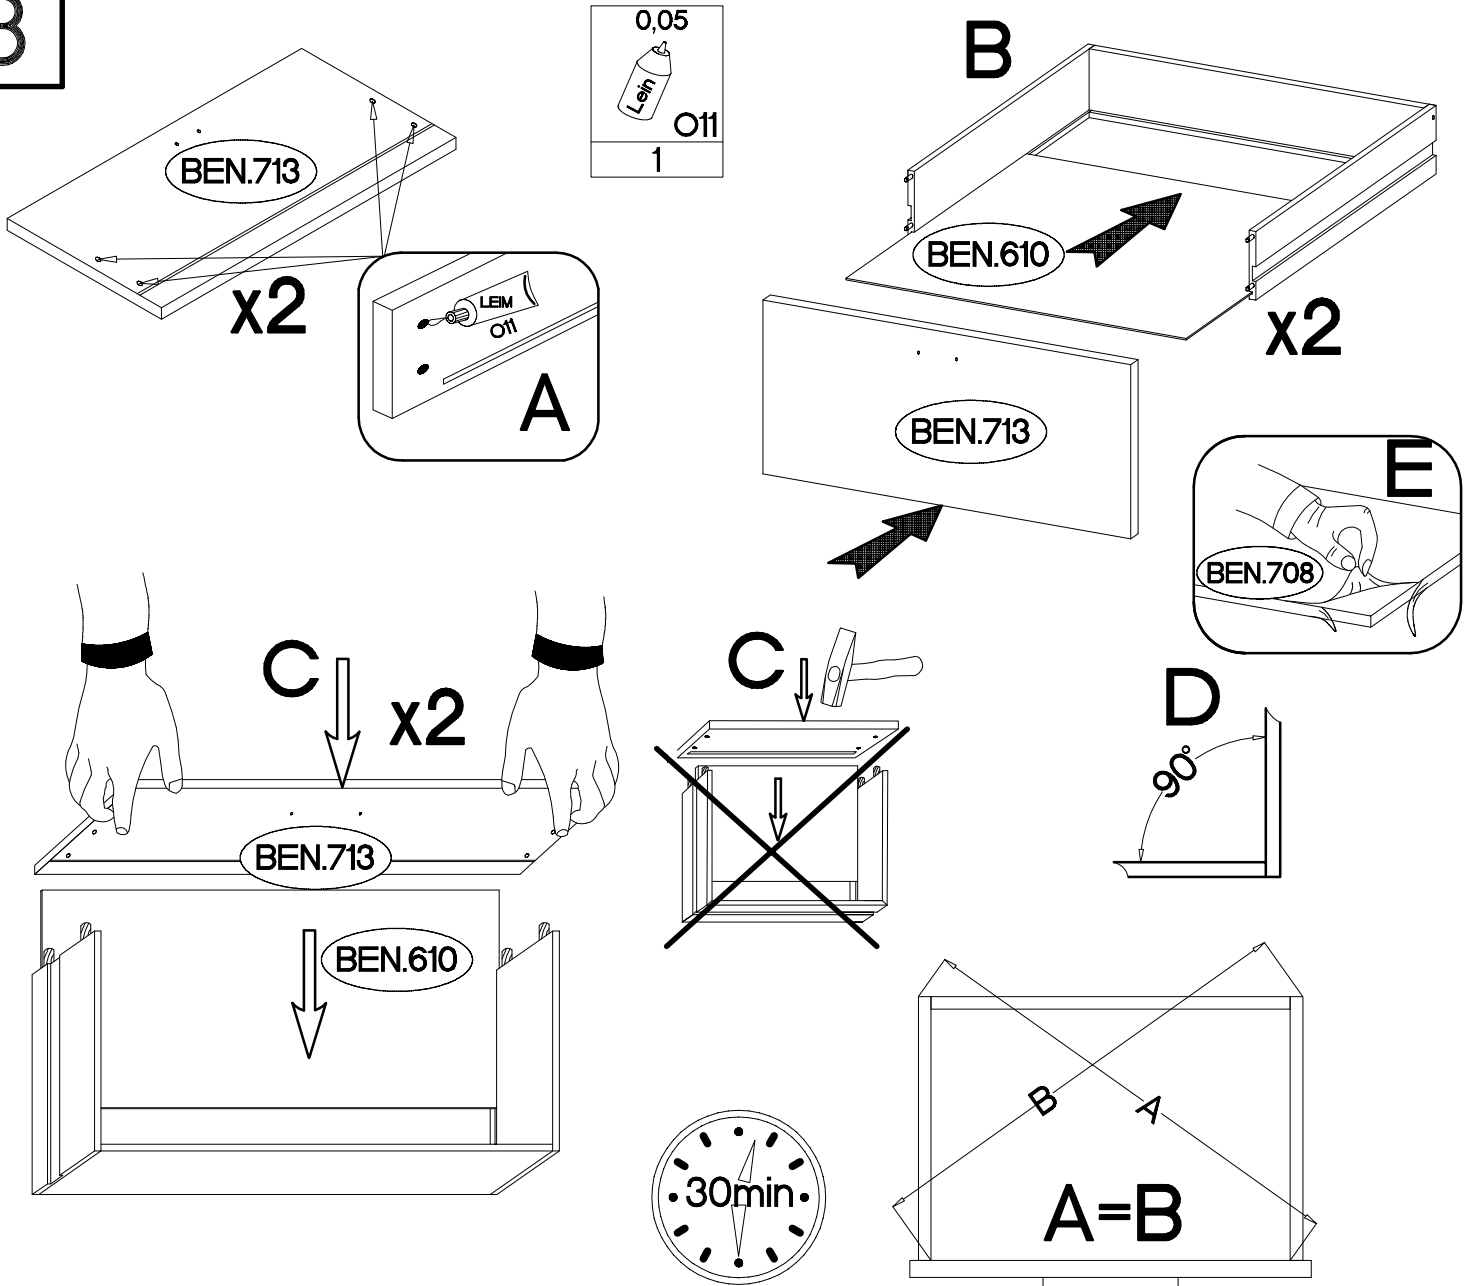

BEN.204 =  max. 10kg

Coli	Ersatzteil Nummer	Dimension
1/1	BEN.204	1000x700x18 x2
	BEN.107	257x763x16 x3
	BEN.610	326x349x2,5 x2
	BEN.713	400x189x16 x2
	BEN.913	1000x50x50 x4
	BEN.910	330x100x12 x2
	BEN.911	330x100x12 x2
	BEN.914	339x100x12 x2

1

2

3

4

#15/12mm  C 12	L=20mm  D2 18	 F13 4	#4.0x16mm  P1 12
---	--	--	---

5

 C 18	 D2 12	 A 24	 M2 8	 I4 2	 A5 8
--------------------	---------------------	--------------------	--------------------	--------------------	--------------------

6

7

8

9

10

M4x22mm  U 4	L=32mm  S11 2	M4x9mm  U1 4
---	--	---