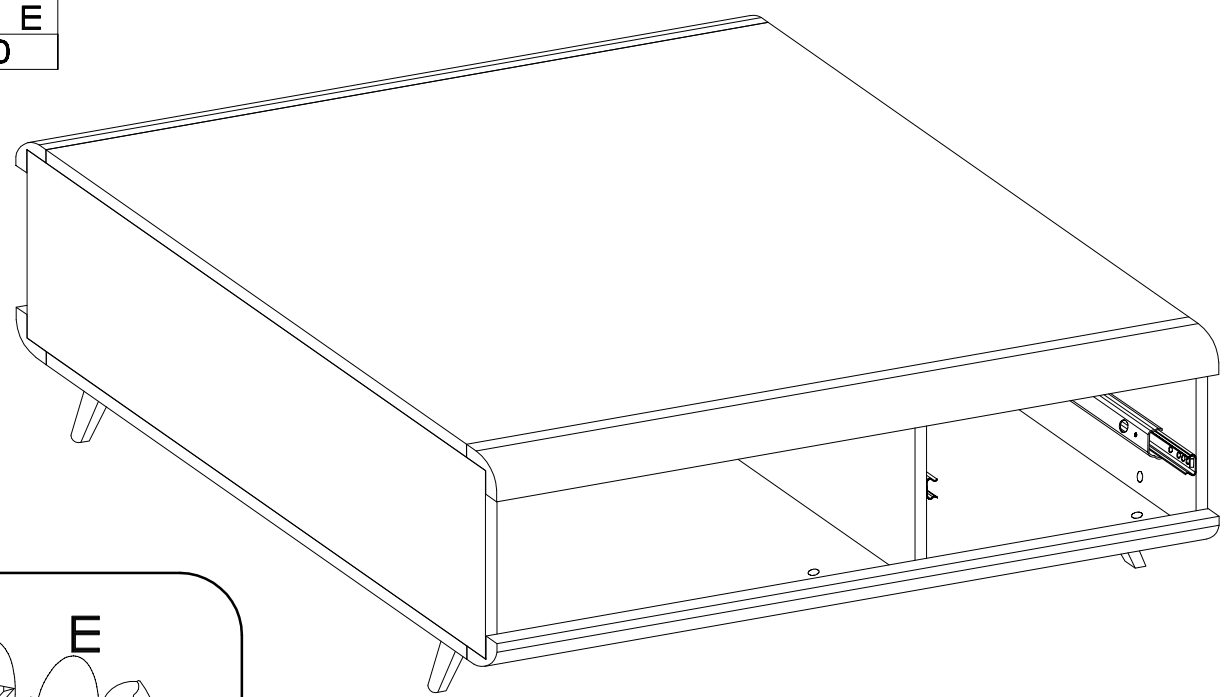

BEN.204 =  max. 10kg

Coli	Ersatzteil Nummer	Dimension
1/1	BEN.204	1000x700x18 x2
	BEN.107	257x763x16 x3
	BEN.610	326x349x2,5 x2
	BEN.713	400x189x16 x2
	BEN.913	1000x50x50 x4
	BEN.910	330x100x12 x2
	BEN.911	330x100x12 x2
	BEN.914	339x100x12 x2

6

7

8

9

10

M4x22mm  U 4	L=32mm  S11 2	M4x9mm  U1 4
---	--	---