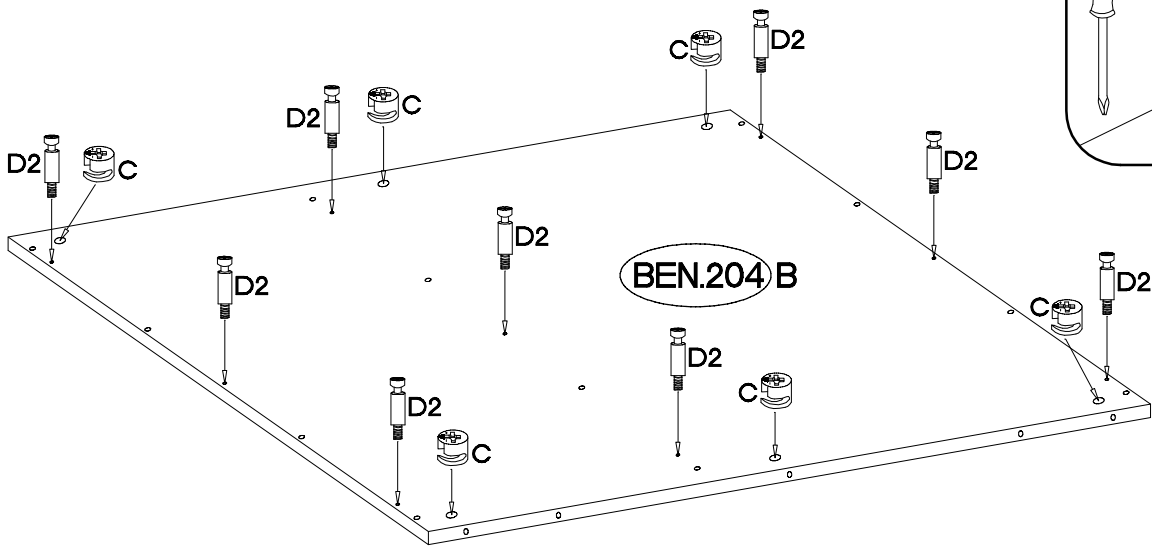

BEN.204 =  max. 10kg

Coli	Ersatzteil Nummer	Dimension
1/1	BEN.204	1000x700x18 x2
	BEN.107	257x763x16 x3
	BEN.610	326x349x2,5 x2
	BEN.713	400x189x16 x2
	BEN.913	1000x50x50 x4
	BEN.910	330x100x12 x2
	BEN.911	330x100x12 x2
	BEN.914	339x100x12 x2

1

2

3

4

#15/12mm  C 12	L=20mm  D2 18	 F13 4	#4.0x16mm  P1 12
---	--	--	---

5

 C 18	 D2 12	 A 24	 M2 8	 I4 2	 A5 8
--------------------	---------------------	--------------------	--------------------	--------------------	--------------------

6

7

8

9

10

M4x22mm  U 4	L=32mm  S11 2	M4x9mm  U1 4
---	--	---