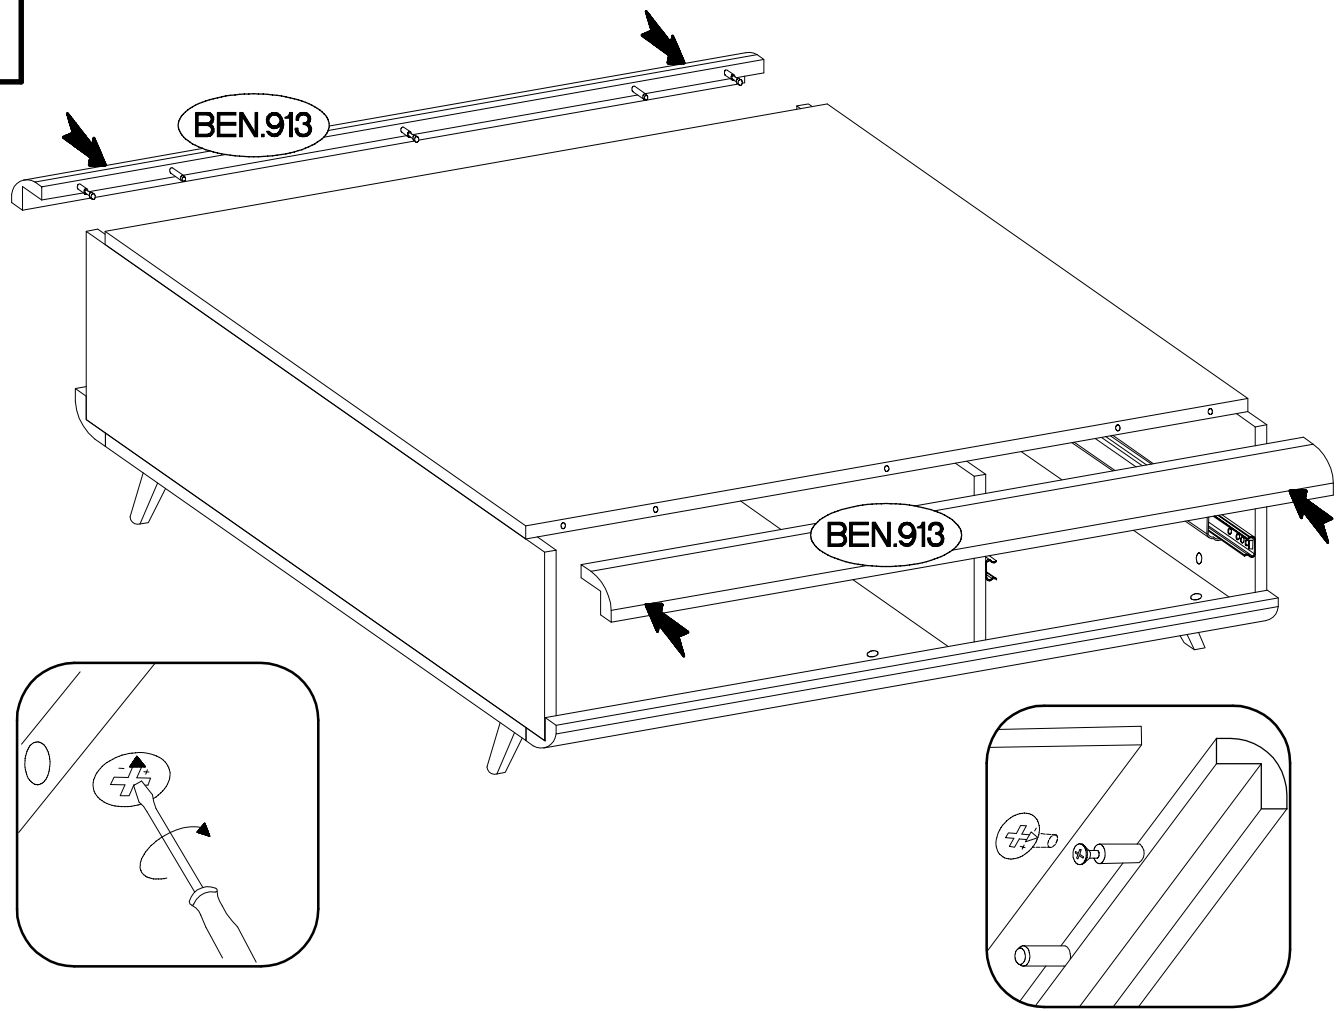

BEN.204 =  max. 10kg

Coli	Ersatzteil Nummer	Dimension
1/1	BEN.204	1000x700x18 x2
	BEN.107	257x763x16 x3
	BEN.610	326x349x2,5 x2
	BEN.713	400x189x16 x2
	BEN.913	1000x50x50 x4
	BEN.910	330x100x12 x2
	BEN.911	330x100x12 x2
	BEN.914	339x100x12 x2

6

7

8

9

10

M4x22mm  U 4	L=32mm  S11 2	M4x9mm  U1 4
---	--	---