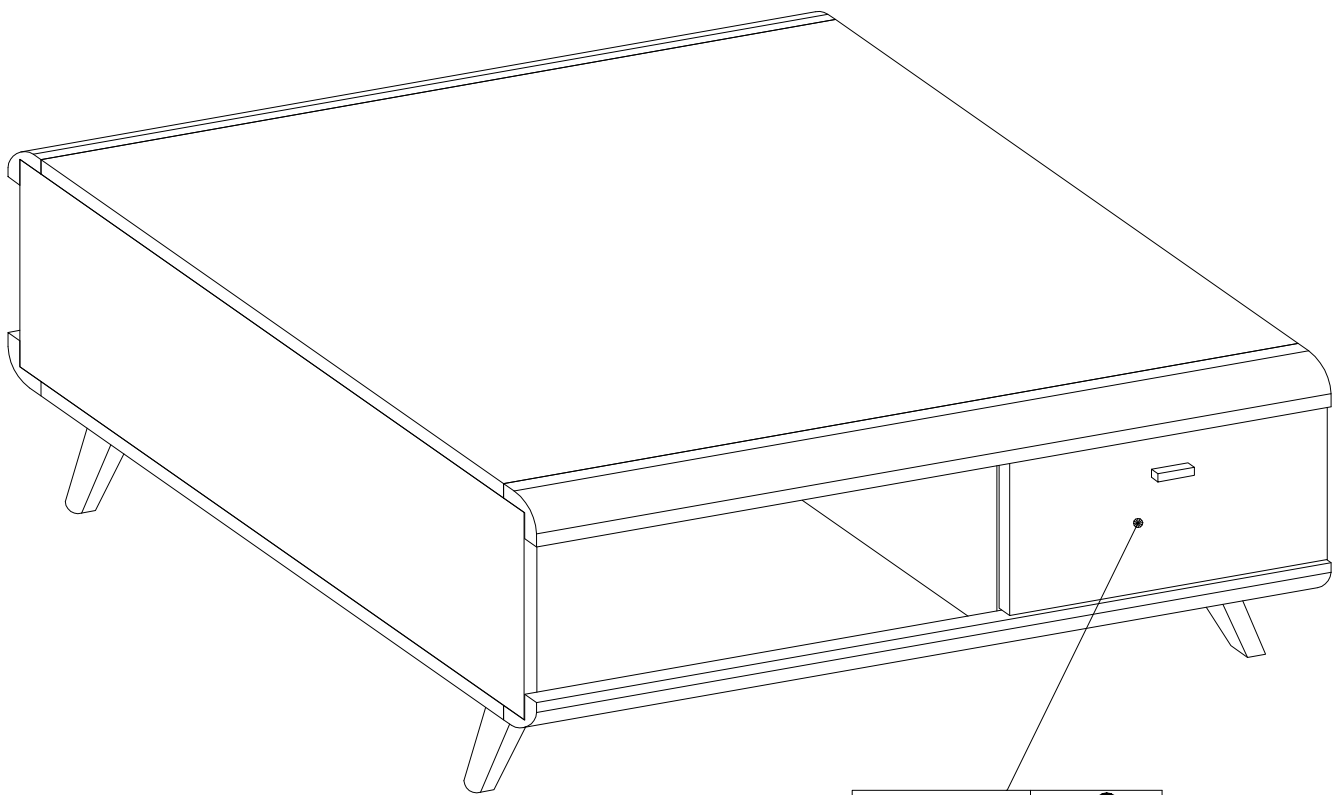

BONANZA 10

ARWH 10

	+8x40mm A5	0,05 Lein O11	+6,3x13mm M2	27/310mm I4	+6x42mm B2	M4x9mm U1	
	8	1	8	2	4	4	
+15/12mm C	L=20mm D2	+8x30mm A	 E	 F13	+4.0x16mm P1	M4x22mm U	L=32mm S11
30	30	36	30	4	12	4	2

ISM-BEN-05

BEN.204 =  max. 10kg

Coli	Ersatzteil Nummer	Dimension
1/1	BEN.204	1000x700x18 x2
	BEN.107	257x763x16 x3
	BEN.610	326x349x2,5 x2
	BEN.713	400x189x16 x2
	BEN.913	1000x50x50 x4
	BEN.910	330x100x12 x2
	BEN.911	330x100x12 x2
	BEN.914	339x100x12 x2