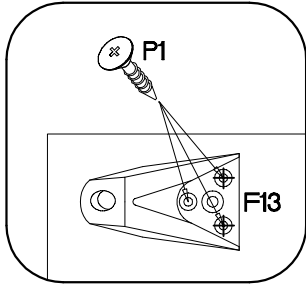

BEN.204 =  max. 10kg

Coli	Ersatzteil Nummer	Dimension
1/1	BEN.204	1000x700x18 x2
	BEN.107	257x763x16 x3
	BEN.610	326x349x2,5 x2
	BEN.713	400x189x16 x2
	BEN.913	1000x50x50 x4
	BEN.910	330x100x12 x2
	BEN.911	330x100x12 x2
	BEN.914	339x100x12 x2

1

2

3

4

#15/12mm  C 12	L=20mm  D2 18	 F13 4	#4.0x16mm  P1 12
---	--	--	---

5

 C 18	 D2 12	 A 24	 M2 8	 I4 2	 A5 8
--------------------	---------------------	--------------------	--------------------	--------------------	--------------------

6

7

8

9

10

M4x22mm  U 4	L=32mm  S11 2	M4x9mm  U1 4
---	--	---